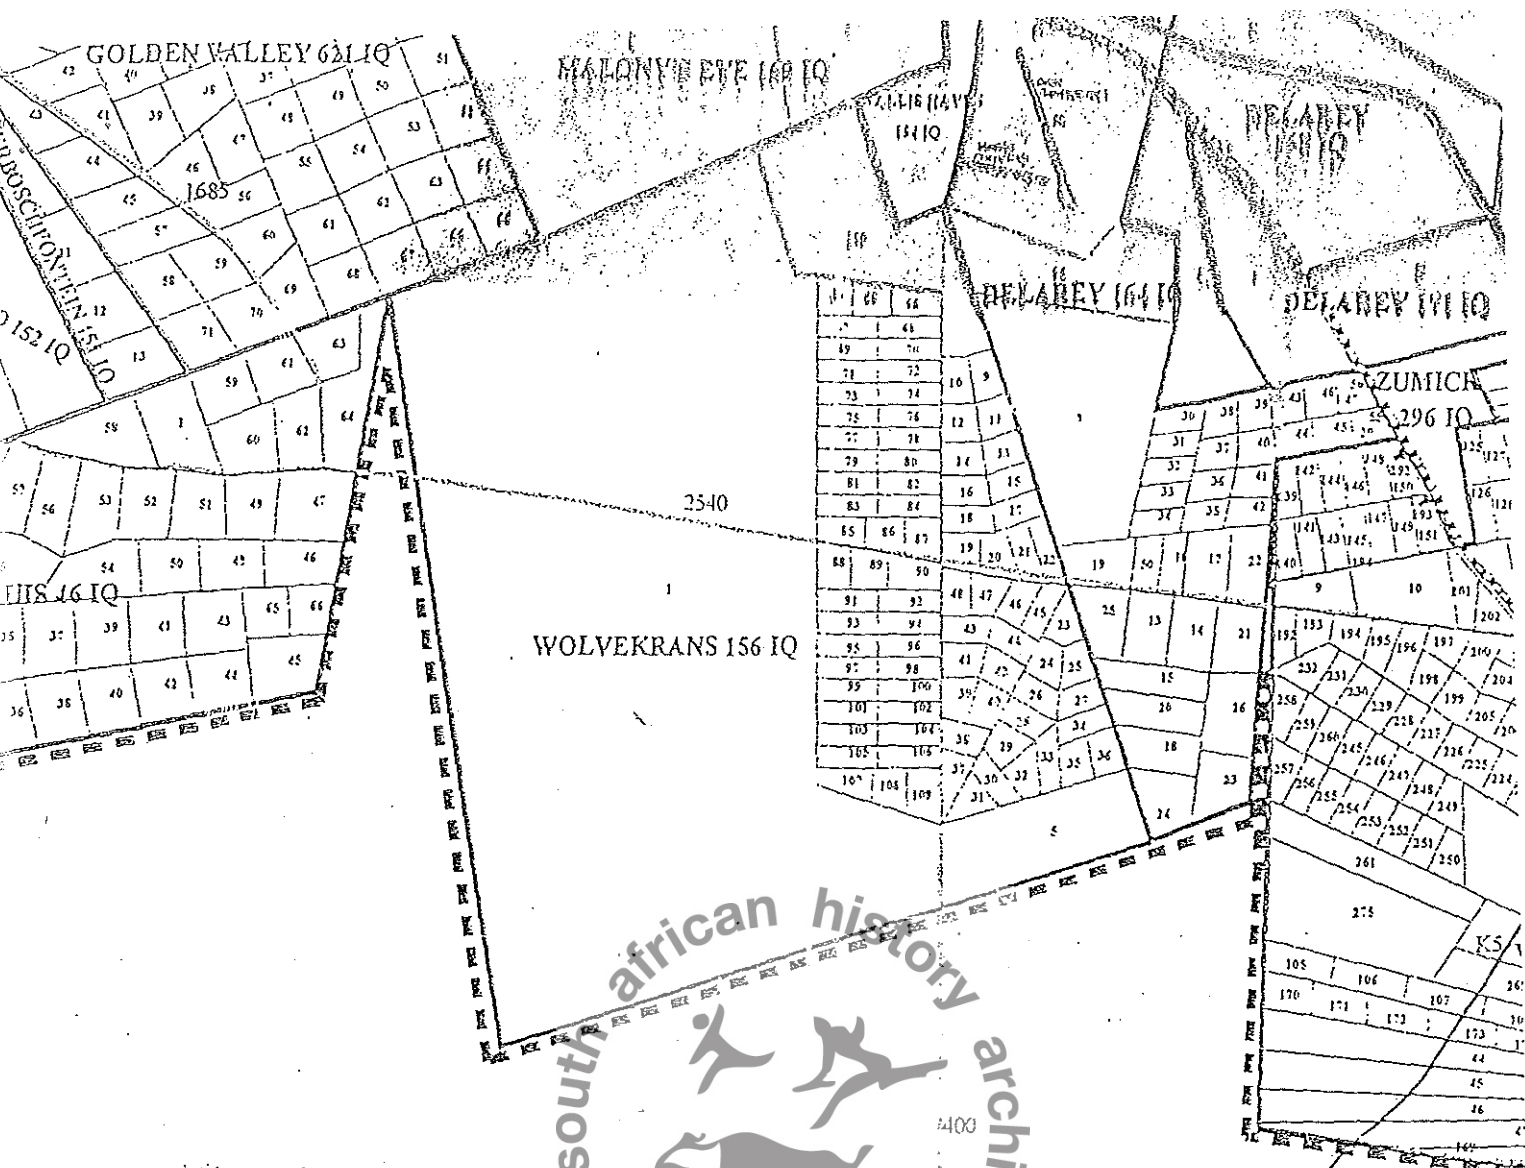

1	2	3	4	5	6	7	8	9	10
11	12	13	14	15	16	17	18	19	20
21	22	23	24	25	26	27	28	29	30
31	32	33	34	35	36	37	38	39	40
41	42	43	44	45	46	47	48	49	50
51	52	53	54	55	56	57	58	59	60
61	62	63	64	65	66	67	68	69	70
71	72	73	74	75	76	77	78	79	80
81	82	83	84	85	86	87	88	89	90
91	92	93	94	95	96	97	98	99	100

Krugersdorp Game Reserve

Krugersdorp Aerodrome

BECKEDAN ENT. J. A.H.

P16-1

KRUG

IES  
 IAKIDE  
 BOUNDARIES  
 RK  
 S

Legend

-  RC BOUNDARIES
-  FARM BOUNDARIES
-  CULTURAL BOUNDARIES
-  ROAD NETWORK
-  RAIL CENTRES

Drawing Title:

**AREA OF JURISDICTION  
OF THE MAGALIESBERG RC**